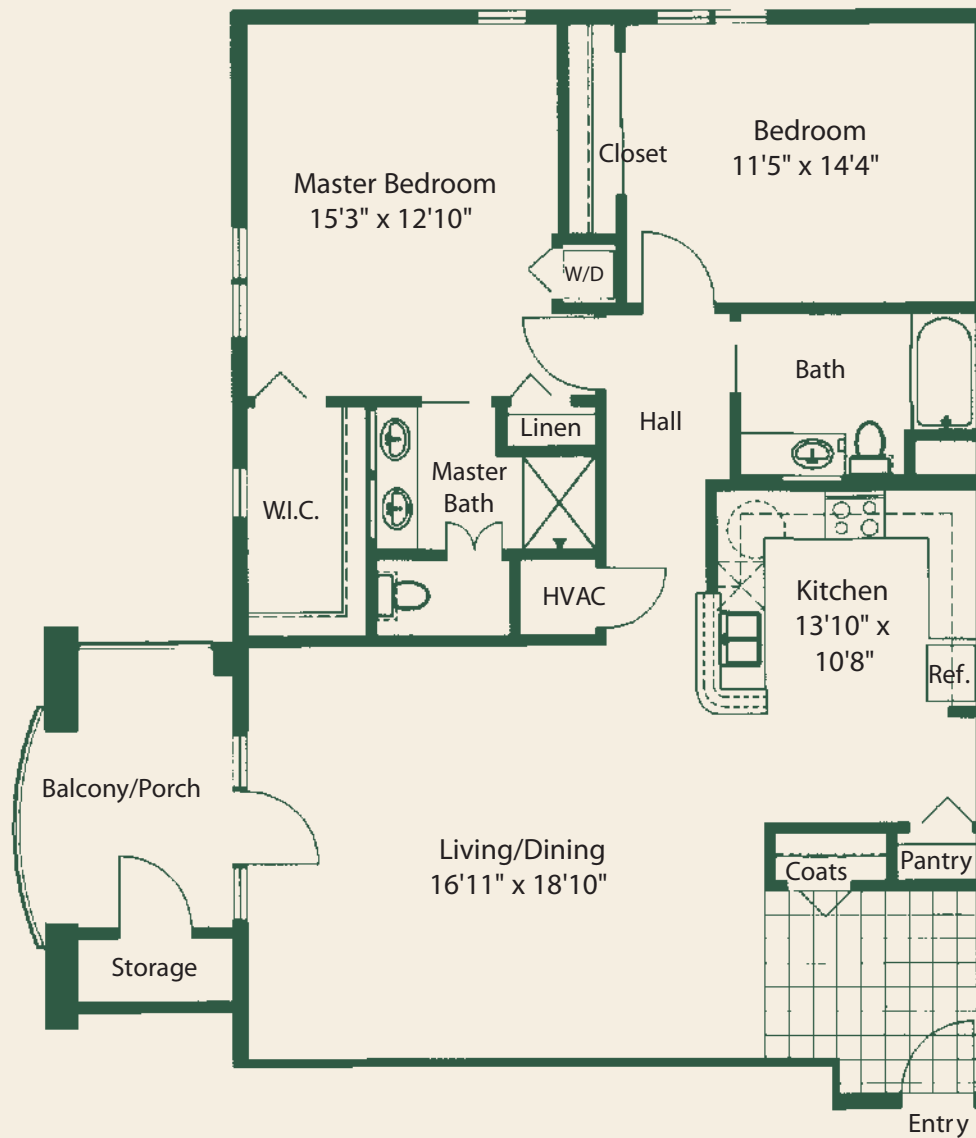

HUNTLY

1,386 Sq. Ft.

TWO BEDROOM

Exact room dimensions may vary by a few inches due to location.