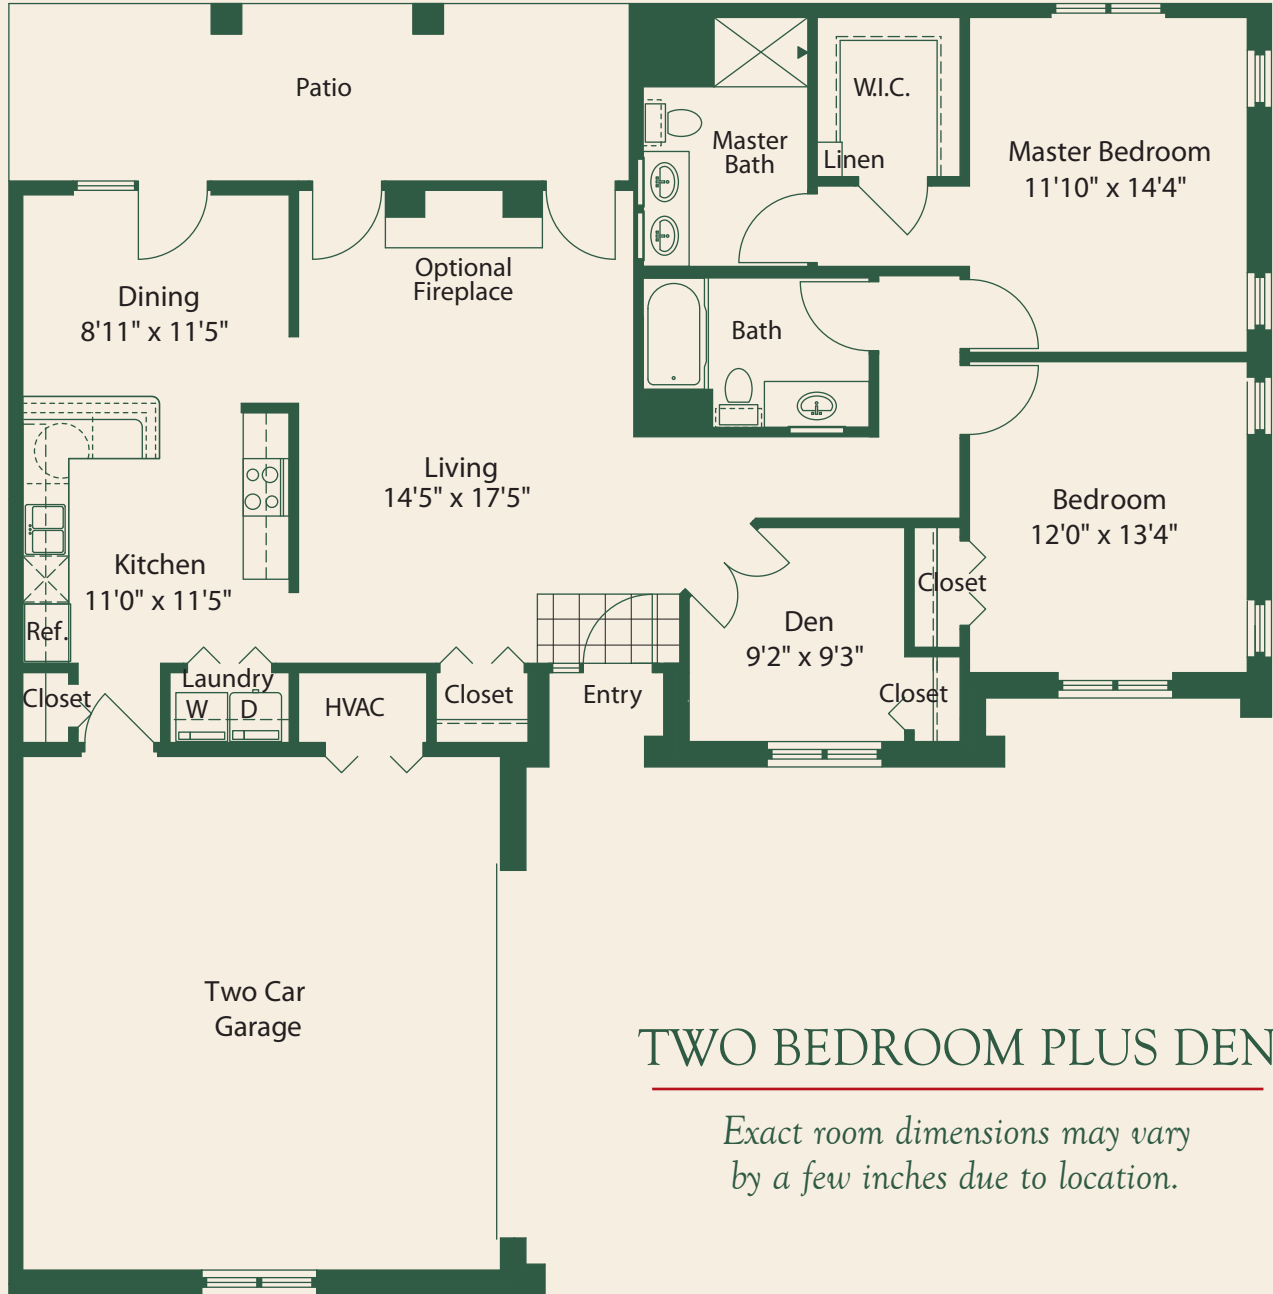

KELBURN

1,516 Sq. Ft.

TWO BEDROOM PLUS DEN

Exact room dimensions may vary by a few inches due to location.