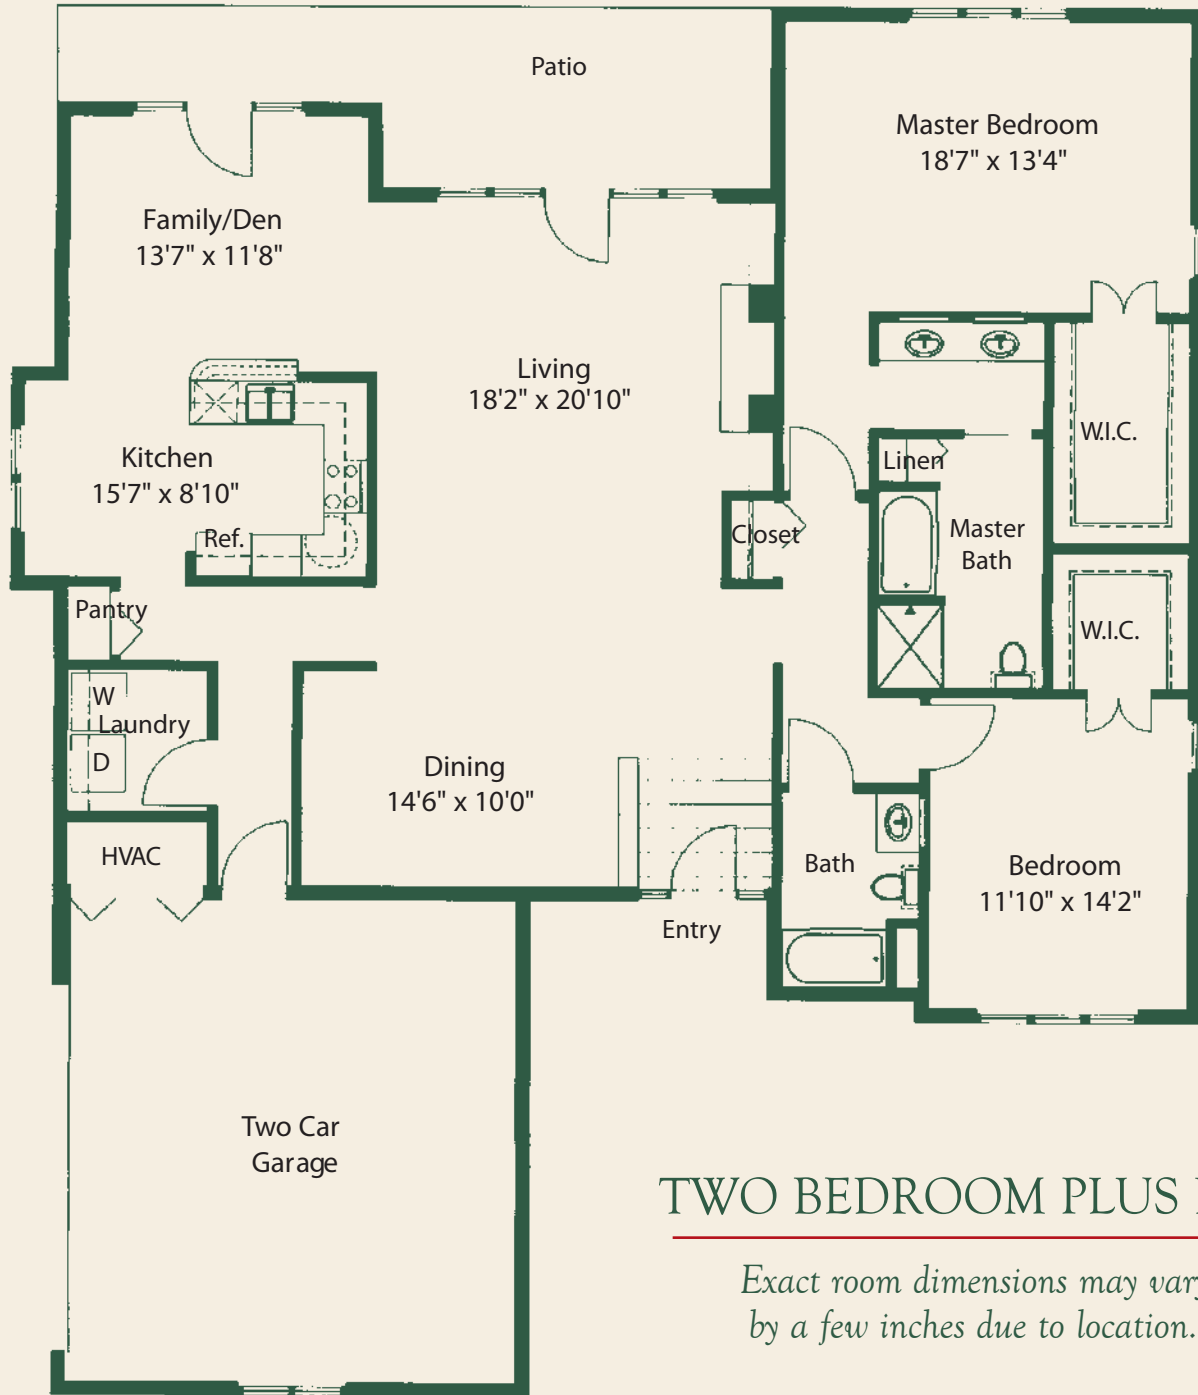

MACLELLAN

2,101 Sq. Ft.

TWO BEDROOM PLUS DEN

Exact room dimensions may vary by a few inches due to location.